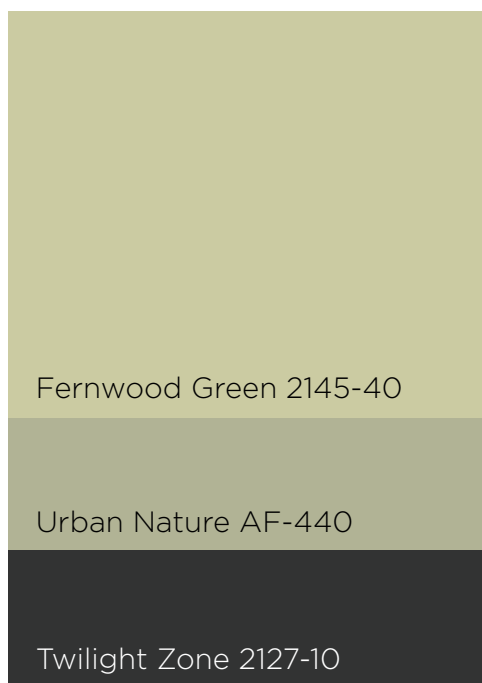

*Colour accuracy is only guaranteed when tinted in quality Benjamin Moore® Paints. On-screen and printer colour representations may vary from actual paint colours. Online exclusive tool.