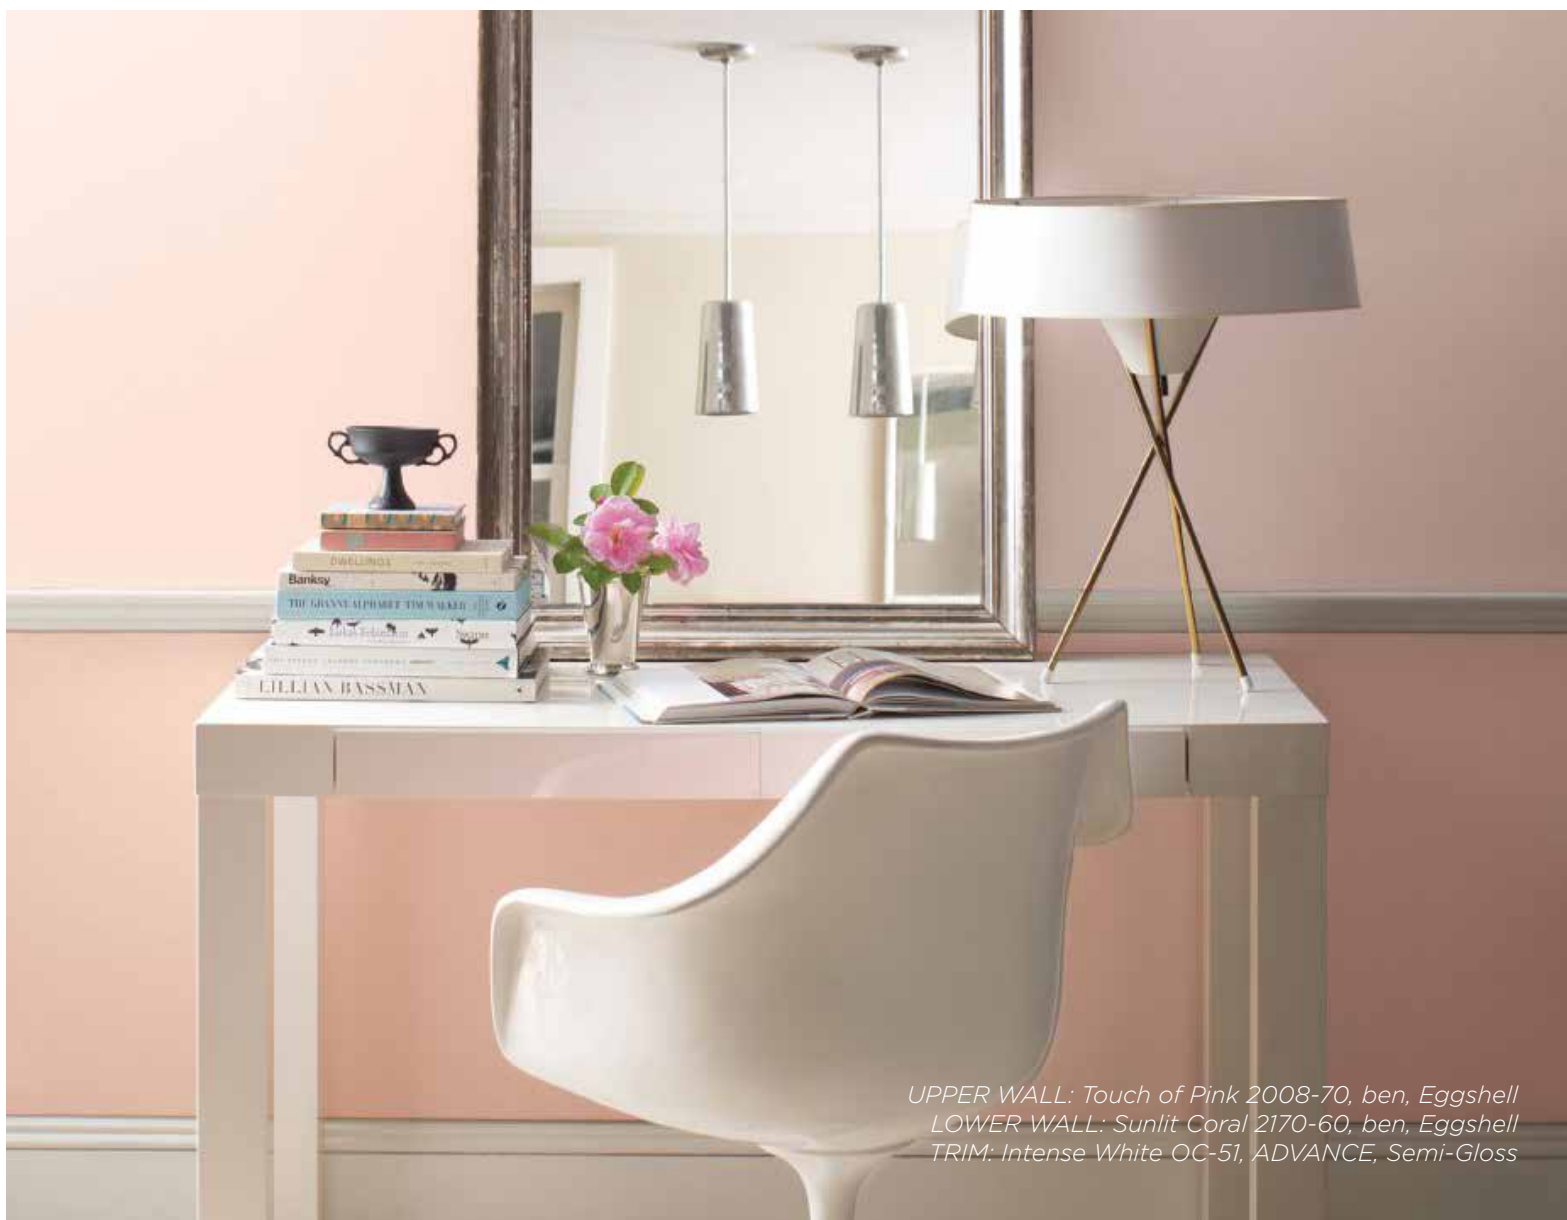

*Colour accuracy is only guaranteed when tinted in quality Benjamin Moore® Paints. On-screen and printer colour representations may vary from actual paint colours. Online exclusive tool.