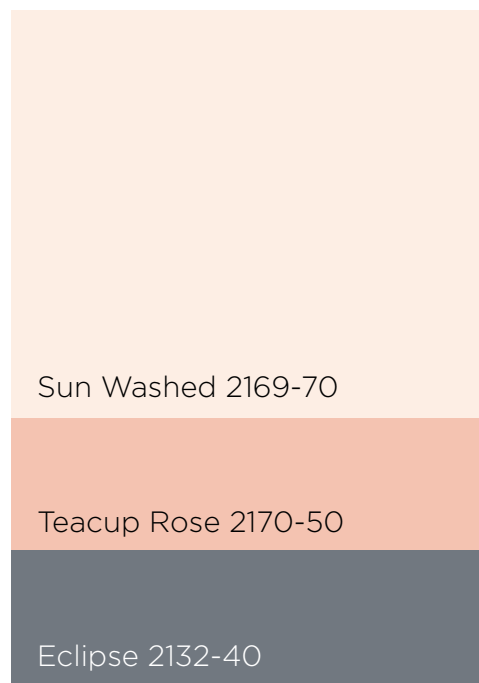

Benjamin Moore®

PALES & PASTEL COLOUR IDEAS

WALLS: Wythe Blue HC-143, ben®, Eggshell
TABLE: Terra Cotta Tile 2090-30, ADVANCE®, Semi-Gloss
TRIM: Gray Sky 2131-70, ADVANCE, Semi-Gloss

Wythe Blue HC-143

Gray Sky 2131-70

Terra Cotta Tile 2090-30

Hawthorne Yellow HC-4

Chantilly Lace OC-65

Stone Hearth CC-490

Lavender Mist 2070-60

Ice Mist 2123-70

Gossamer Blue 2123-40

Seattle Gray 2130-70

Dufferin Terrace CC-456

Ranchwood CC-500

Proposal AF-260

Gardenia AF-10

Smokestack Gray 2131-40

Rainforest Dew 2146-50

Cotton Balls OC-122

Waterfall 2050-50

NEAR WALL: Windmill Wings 2067-60, Aura®, Matte
 NEAR TRIM: Oxford Gray 2128-40, ADVANCE, Matte
 FAR WALL: Crystalline AF-485, Aura, Matte
 FAR TRIM: Cushing Green HC-125, ADVANCE, Matte

**Colour accuracy is only guaranteed when tinted in quality Benjamin Moore® Paints.
 On-screen and printer colour representations may vary from actual paint colours. Online exclusive tool.*